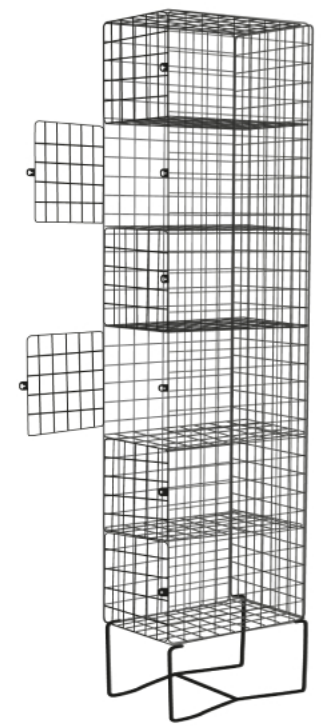

1 Door

2 Door

3 Door

4 Door

5 Door

6 Door

- * 8mm Wire Frame
- * 50x50x3 Wire Mesh
- * 1 Shelf
- * 1x 8mm Clothing Rail

- * 8mm Wire Frame
- * 50x50x3 Wire Mesh
- * 1 Shelf
- * 2x 8mm Clothing Rails

- * 6mm Wire Frame
- * 50x50x3 Wire Mesh
- * 2 Shelves
- * No Clothing Rails

- * 6mm Wire Frame
- * 50x50x3 Wire Mesh
- * 3 Shelves
- * No Clothing Rails

- * 6mm Wire Frame
- * 50x50x3 Wire Mesh
- * 4 Shelves
- * No Clothing Rails

- * 6mm Wire Frame
- * 50x50x3 Wire Mesh
- * 5mm Shelves
- * No Clothing Rails

WIRE WORX WIRE MESH LOCKERS

Dimensions: 1800mm High x 320mm Wide x 450mm Deep

Wire Worx Manufacturers (Pty) Ltd
 16 Blesbok Ave,
 Koedoespoort Industrial,
 Pretoria, 0186