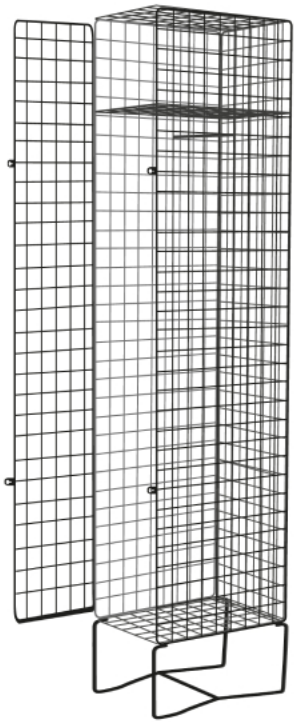

1 Door

2 Door

3 Door

4 Door

5 Door

6 Door

- * 8mm Wire Frame
- * 50x50x3 Wire Mesh
- * 1 Shelf
- * 1x 8mm Clothing Rail

- * 8mm Wire Frame
- * 50x50x3 Wire Mesh
- * 1 Shelf
- * 2x 8mm Clothing Rails

- * 6mm Wire Frame
- * 50x50x3 Wire Mesh
- * 2 Shelves
- * No Clothing Rails

- * 6mm Wire Frame
- * 50x50x3 Wire Mesh
- * 3 Shelves
- * No Clothing Rails

- * 6mm Wire Frame
- * 50x50x3 Wire Mesh
- * 4 Shelves
- * No Clothing Rails

- * 6mm Wire Frame
- * 50x50x3 Wire Mesh
- * 5mm Shelves
- * No Clothing Rails

WIRE WORX WIRE MESH LOCKERS

Dimensions: 1800mm High x 320mm Wide x 450mm Deep

Wire Worx Manufacturers (Pty) Ltd
 16 Blesbok Ave,
 Koedoespoort Industrial,
 Pretoria, 0186