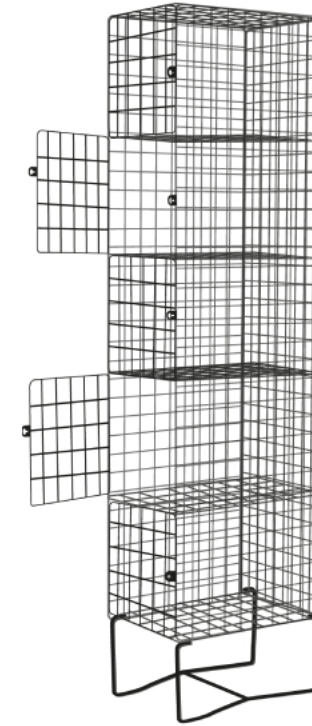

1 Door

2 Door

3 Door

4 Door

5 Door

6 Door

- * 8mm Wire Frame
- * 50x50x3 Wire Mesh
- * 1 Shelf
- * 1x 8mm Clothing Rail

- * 8mm Wire Frame
- * 50x50x3 Wire Mesh
- * 1 Shelf
- * 2x 8mm Clothing Rails

- * 6mm Wire Frame
- * 50x50x3 Wire Mesh
- * 2 Shelves
- * No Clothing Rails

- * 6mm Wire Frame
- * 50x50x3 Wire Mesh
- * 3 Shelves
- * No Clothing Rails

- * 6mm Wire Frame
- * 50x50x3 Wire Mesh
- * 4 Shelves
- * No Clothing Rails

- * 6mm Wire Frame
- * 50x50x3 Wire Mesh
- * 5mm Shelves
- * No Clothing Rails

WIRE WORX WIRE MESH LOCKERS

Dimensions: 1800mm High x 320mm Wide x 450mm Deep

Wire Worx Manufacturers (Pty) Ltd
 16 Blesbok Ave,
 Koedoespoort Industrial,
 Pretoria, 0186