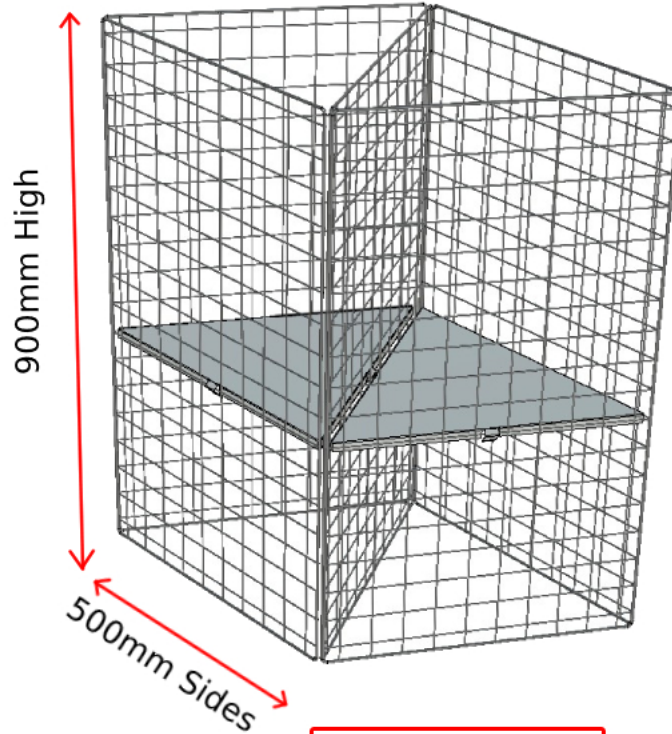

**TRIANGULAR
DUMPBIN
SINGLE**

3x Sides:
900 x 500mm

50x50x3mm
Wire Mesh
in 5mm Wire
Frames

1x Sheet
Metal Shelf

**TRIANGULAR
DUMPBIN
DOUBLE**

5x Sides:
900 x 500mm

50x50x3mm
Wire Mesh
in 5mm Wire
Frames

2x Sheet
Metal Shelves

**TRIANGULAR
DUMPBIN
TRIPLE**

7x Sides:
900 x 500mm

50x50x3mm
Wire Mesh
in 5mm Wire
Frames

3x Sheet
Metal Shelves

WIRE WORX - TRIANGULAR DUMPBINS

Wire Worx Manufacturers (Pty) Ltd
16 Blesbok Ave,
Koedoespoort Industrial,
Pretoria, 0186