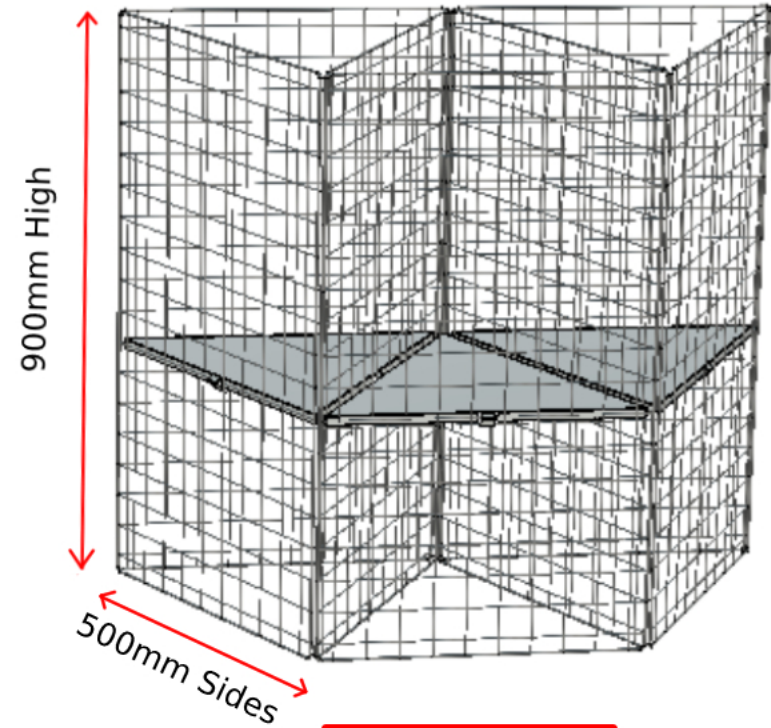

**TRIANGULAR
DUMPBIN
SINGLE**

3x Sides:
900 x 500mm

50x50x3mm
Wire Mesh
in 5mm Wire
Frames

1x Sheet
Metal Shelf

**TRIANGULAR
DUMPBIN
DOUBLE**

5x Sides:
900 x 500mm

50x50x3mm
Wire Mesh
in 5mm Wire
Frames

2x Sheet
Metal Shelves

**TRIANGULAR
DUMPBIN
TRIPLE**

7x Sides:
900 x 500mm

50x50x3mm
Wire Mesh
in 5mm Wire
Frames

3x Sheet
Metal Shelves

WIRE WORX - TRIANGULAR DUMPBINS

Wire Worx Manufacturers (Pty) Ltd
16 Blesbok Ave,
Koedoespoort Industrial,
Pretoria, 0186