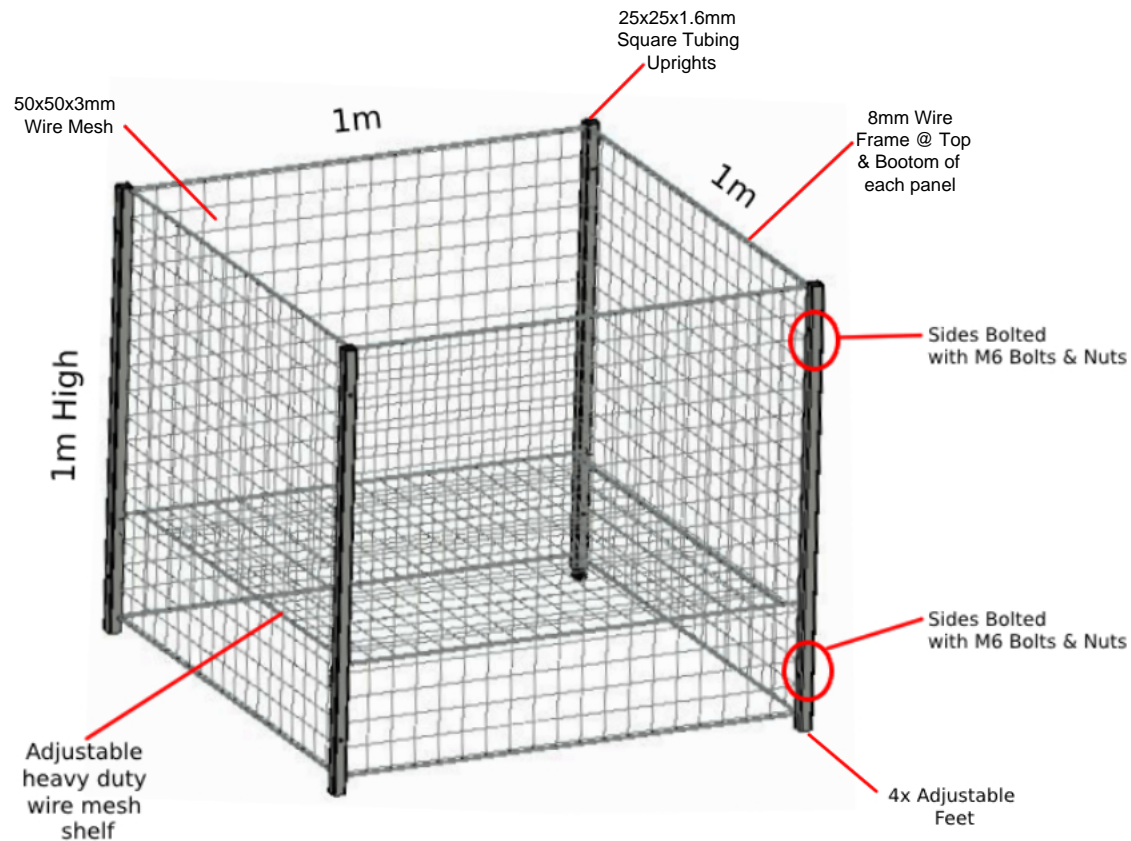

Collapsible Square Dump Bin

SQUARE DUMP BIN Heavy Duty

WIRE WORX SQUARE DUMP BINS

Wire Worx Manufacturers (Pty) Ltd
16 Blesbok Ave,
Koedoespoort Industrial,
Pretoria, 0186

www.wireworx.co.za

info@wireworx.co.za | sales@wireworx.co.za