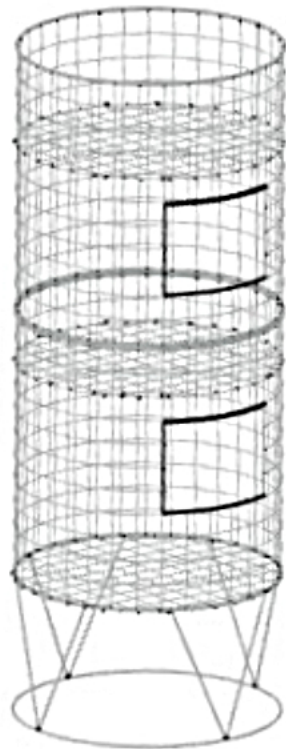

ROUND
DUMPBIN
STANDARD

3 TIER
ROUND
DUMPBIN

ROUND
DUMPBIN
with
ROUND
SHELF

ROUND
DUMPBIN
with
ROTATING
TOP

ROUND
DUMPBIN
with
MESH PANEL
and
HEADER

WIRE WORX - ROUND DUMPBINS

Wire Worx Manufacturers (Pty) Ltd
16 Blesbok Ave,
Koedoespoort Industrial,
Pretoria, 0186