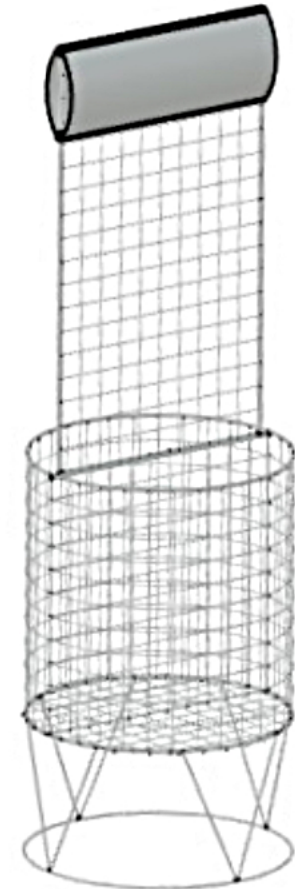

ROUND
DUMPBIN
STANDARD

3 TIER
ROUND
DUMPBIN

ROUND
DUMPBIN
with
ROUND
SHELF

ROUND
DUMPBIN
with
ROTATING
TOP

ROUND
DUMPBIN
with
MESH PANEL
and
HEADER

WIRE WORX - ROUND DUMPBINS

Wire Worx Manufacturers (Pty) Ltd
16 Blesbok Ave,
Koedoespoort Industrial,
Pretoria, 0186