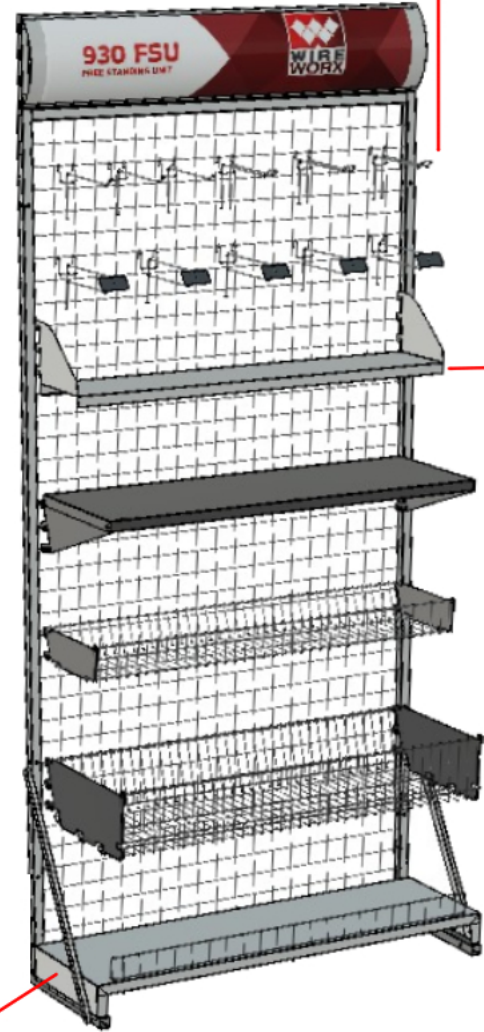

DOUBLE - SIDED HEADER BOARD  
FRAMES Also available

Optional Single - Sided  
Header Bar Frame

1m x 200mm  
Signage Area

1005 x 220mm

BLANK White  
ABS Insert

Available 930 Mesh Panel sizes:  
2m - Actual size 1970 x 1005mm  
1.8m - Actual Size 1770 x 1005mm  
1.5m - Actual Size 1470 x 1005mm

Optional  
Flat Bar Stay

Optional Wire Front  
50mm & 100mm High  
available

Sheet Metal Base Shelf  
(fits over legs)

L - Leg (Single - Sided)  
T - Leg (Double - Sided)

Standard Wire  
Mesh Hooks  
100 - 300mm Range

SHELVES

- 930 x 185mm Integrated Brackets
- 930 x 265mm Integrated Brackets
- 930 x 225mm Loose Brackets
- 930 x 325mm Loose Brackets

BASKETS

- 930 Small Basket  
Dividers Optional
- 930 Medium Basket  
Dividers Optional
- 930 Large Baskets  
Dividers Optional