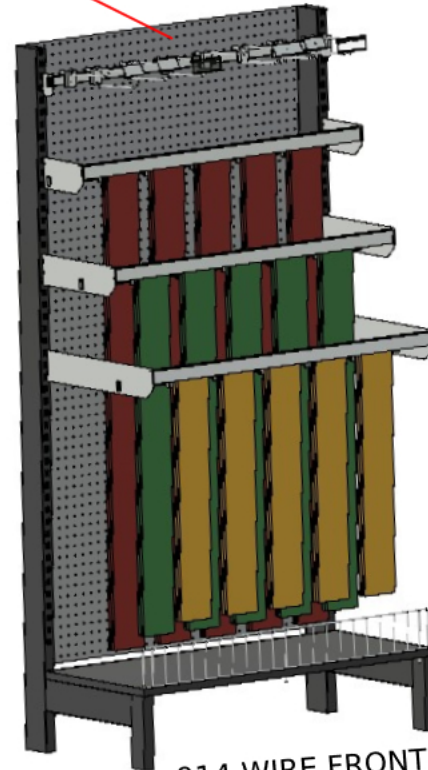

Price Indicator Bar  
**ABOVE** the  
bar hooks

Any of our 25 x 12mm bar hooks  
can be used with the top bar  
100 - 300mm Hooks

Price Indicator Bar  
**in FRONT** of the  
bar hooks

914 WIRE FRONTS  
50mm High or  
100mm High

USE ONLY 100mm SINGLE BAR HOOKS

914 WIRE FRONTS  
50mm High or  
100mm High

USE ONLY 100mm SINGLE BAR HOOKS

### 914mm GONDOLA SYSTEM Hook - on Accessories:

25 x 12mm Hook On Bars

Wire Worx Manufacturers (Pty) Ltd  
16 Blesbok Ave,  
Koedoespoort Industrial,  
Pretoria, 0186

[www.wireworx.co.za](http://www.wireworx.co.za)