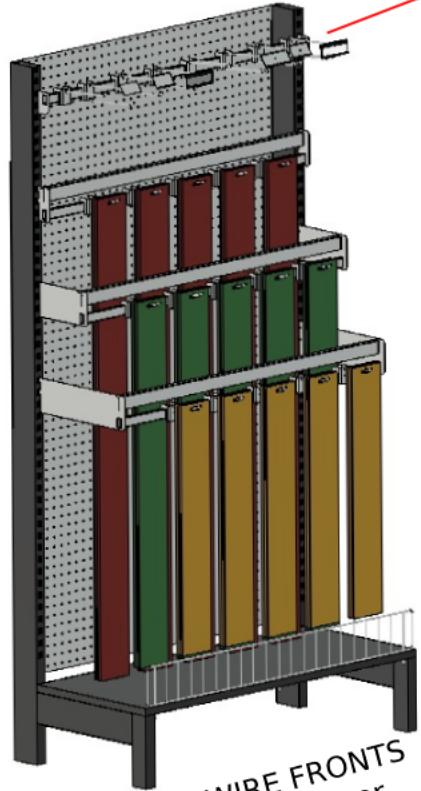

Price Indicator Bar  
**ABOVE** the  
bar hooks

Any of our 25 x 12mm bar hooks  
can be used with the top bar  
100 - 300mm Hooks

Price Indicator Bar  
**in FRONT** of the  
bar hooks

914 WIRE FRONTS  
50mm High or  
100mm High

USE ONLY 100mm SINGLE BAR HOOKS

914 WIRE FRONTS  
50mm High or  
100mm High

USE ONLY 100mm SINGLE BAR HOOKS

### 914mm GONDOLA SYSTEM Hook - on Accessories:

25 x 12mm Hook On Bars

Wire Worx Manufacturers (Pty) Ltd  
16 Blesbok Ave,  
Koedoespoort Industrial,  
Pretoria, 0186

[www.wireworx.co.za](http://www.wireworx.co.za)