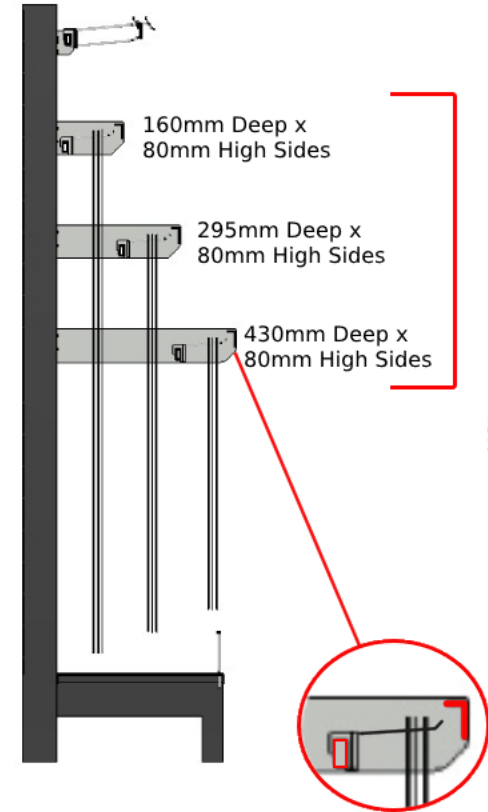

Price Indicator Bar  
**ABOVE** the  
bar hooks

Any of our 25 x 12mm bar hooks  
can be used with the top bar  
100 - 300mm Hooks

Price Indicator Bar  
**in FRONT** of the  
bar hooks

914 WIRE FRONTS  
50mm High or  
100mm High

USE ONLY 100mm SINGLE BAR HOOKS

914 WIRE FRONTS  
50mm High or  
100mm High

USE ONLY 100mm SINGLE BAR HOOKS

### 914mm GONDOLA SYSTEM Hook - on Accessories:

25 x 12mm Hook On Bars

Wire Worx Manufacturers (Pty) Ltd  
16 Blesbok Ave,  
Koedoespoort Industrial,  
Pretoria, 0186

[www.wireworx.co.za](http://www.wireworx.co.za)