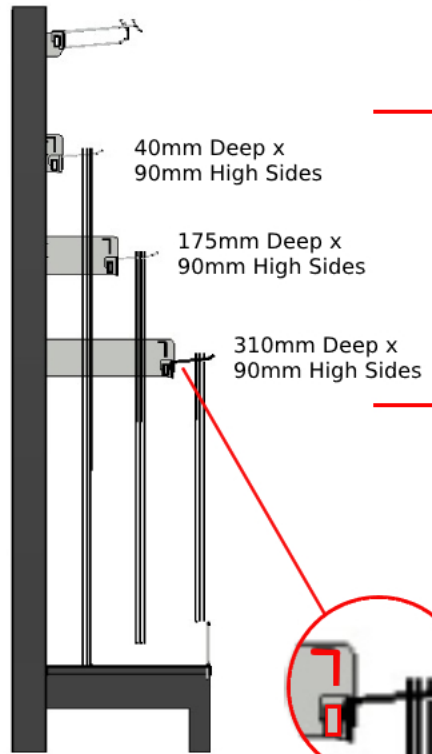

Price Indicator Bar  
**ABOVE** the  
bar hooks

Any of our 25 x 12mm bar hooks  
can be used with the top bar  
100 - 300mm Hooks

Price Indicator Bar  
**in FRONT** of the  
bar hooks

914 WIRE FRONTS  
50mm High or  
100mm High

USE ONLY 100mm SINGLE BAR HOOKS

914 WIRE FRONTS  
50mm High or  
100mm High

USE ONLY 100mm SINGLE BAR HOOKS

### 914mm GONDOLA SYSTEM Hook - on Accessories:

25 x 12mm Hook On Bars

Wire Worx Manufacturers (Pty) Ltd  
16 Blesbok Ave,  
Koedoespoort Industrial,  
Pretoria, 0186

[www.wireworx.co.za](http://www.wireworx.co.za)