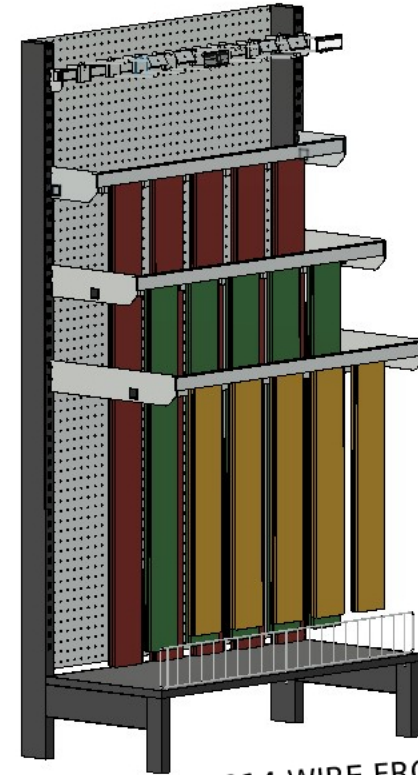

Price Indicator Bar
ABOVE the
 bar hooks

Price Indicator Bar
in FRONT of the
 bar hooks

914 WIRE FRONTS
 50mm High or
 100mm High

40mm Deep x
 90mm High Sides
 175mm Deep x
 90mm High Sides
 310mm Deep x
 90mm High Sides

USE ONLY 100mm SINGLE BAR HOOKS

914 WIRE FRONTS
 50mm High or
 100mm High

160mm Deep x
 80mm High Sides
 295mm Deep x
 80mm High Sides
 430mm Deep x
 80mm High Sides

USE ONLY 100mm SINGLE BAR HOOKS

914mm GONDOLA SYSTEM
 Hook - on Accessories: