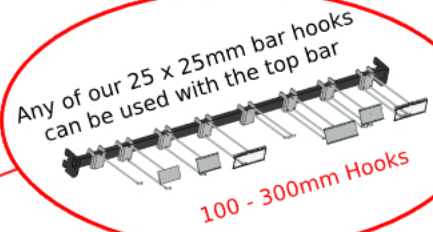

Price Indicator Bar
ABOVE the
 bar hooks

Price Indicator Bar
in FRONT of the
 bar hooks

914 WIRE FRONTS
 50mm High or
 100mm High

40mm Deep x
 90mm High Sides
 175mm Deep x
 90mm High Sides
 310mm Deep x
 90mm High Sides

USE ONLY 100mm SINGLE BAR HOOKS

914 WIRE FRONTS
 50mm High or
 100mm High

160mm Deep x
 80mm High Sides
 295mm Deep x
 80mm High Sides
 430mm Deep x
 80mm High Sides

USE ONLY 100mm SINGLE BAR HOOKS

914mm GONDOLA SYSTEM
 Hook - on Accessories: