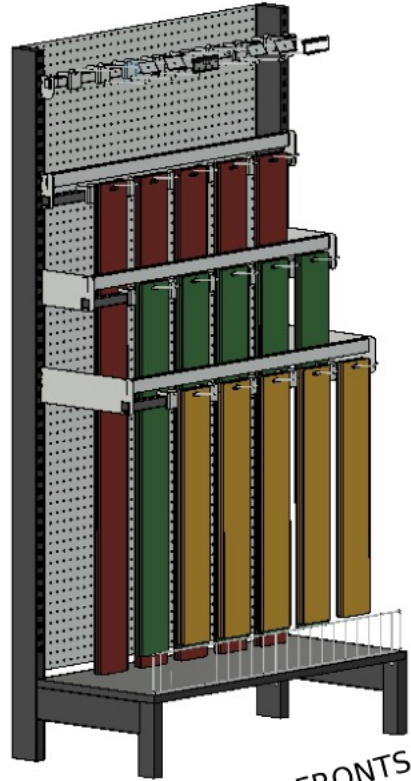

Price Indicator Bar
ABOVE the
 bar hooks

Price Indicator Bar
in FRONT of the
 bar hooks

914 WIRE FRONTS
 50mm High or
 100mm High

40mm Deep x
 90mm High Sides
 175mm Deep x
 90mm High Sides
 310mm Deep x
 90mm High Sides

USE ONLY 100mm SINGLE BAR HOOKS

914 WIRE FRONTS
 50mm High or
 100mm High

160mm Deep x
 80mm High Sides
 295mm Deep x
 80mm High Sides
 430mm Deep x
 80mm High Sides

USE ONLY 100mm SINGLE BAR HOOKS

914mm GONDOLA SYSTEM
 Hook - on Accessories: