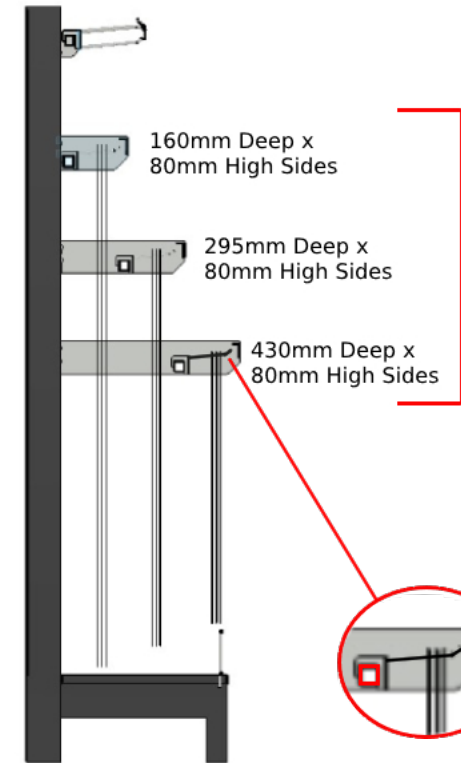

Price Indicator Bar
ABOVE the
 bar hooks

Price Indicator Bar
in FRONT of the
 bar hooks

914 WIRE FRONTS
 50mm High or
 100mm High

40mm Deep x
 90mm High Sides
 175mm Deep x
 90mm High Sides
 310mm Deep x
 90mm High Sides

USE ONLY 100mm SINGLE BAR HOOKS

914 WIRE FRONTS
 50mm High or
 100mm High

160mm Deep x
 80mm High Sides
 295mm Deep x
 80mm High Sides
 430mm Deep x
 80mm High Sides

USE ONLY 100mm SINGLE BAR HOOKS

914mm GONDOLA SYSTEM
 Hook - on Accessories: