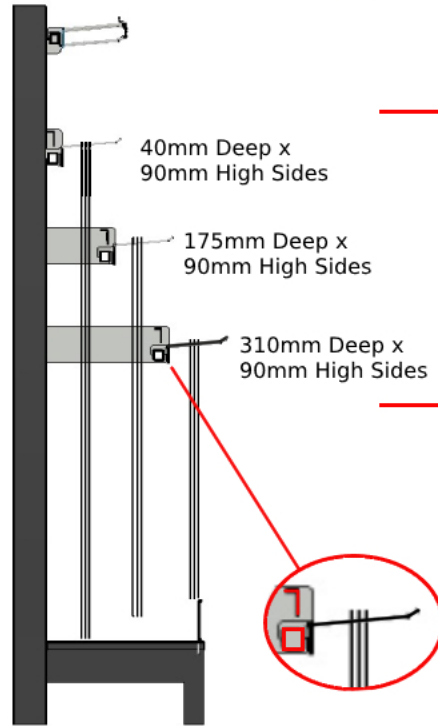

Price Indicator Bar
ABOVE the
 bar hooks

Price Indicator Bar
in FRONT of the
 bar hooks

914 WIRE FRONTS
 50mm High or
 100mm High

40mm Deep x
 90mm High Sides
 175mm Deep x
 90mm High Sides
 310mm Deep x
 90mm High Sides

USE ONLY 100mm SINGLE BAR HOOKS

914 WIRE FRONTS
 50mm High or
 100mm High

160mm Deep x
 80mm High Sides
 295mm Deep x
 80mm High Sides
 430mm Deep x
 80mm High Sides

USE ONLY 100mm SINGLE BAR HOOKS

914mm GONDOLA SYSTEM
 Hook - on Accessories: