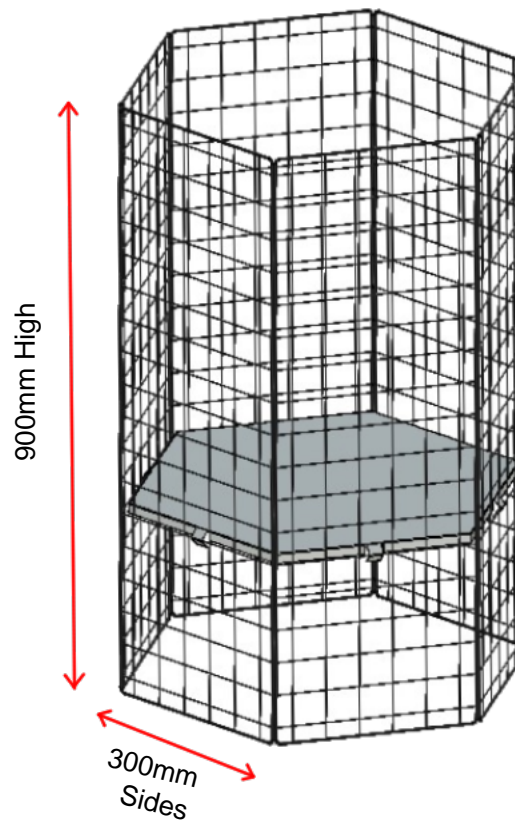

6 SIDED DUMPBIN
SMALL

6 SIDED DUMPBIN
LARGE

Collapsible:
Panels held together
with steel clips

Each Panel consists of:
50x50x3mm Wire Mesh
in a 5mm Wire Frame

Adjustable
sheet metal
shelf

WIRE WORX - 6 SIDED DUMPBINS