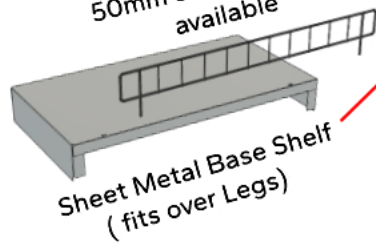

DOUBLE - SIDED HEADER BOARD  
FRAME Also available

Optional Single - Sided  
Header Bar Frame

600 x 200mm  
Signage area

600 x 220mm  
BLANK White  
ABS Insert

Available 530 Mesh Panel Sizes:  
1.8m - Actual Size 1770 x 605mm  
1.5m - Actual Size 1470 x 605mm  
1.2m - Actual Size 1170 x 605mm

Optional  
Flat Bar Stay

Optional Wire Front  
50mm & 100mm High  
available

Sheet Metal Base Shelf  
(fits over Legs)

L - Leg (Single - Sided)  
T - Leg (Double - Sided)