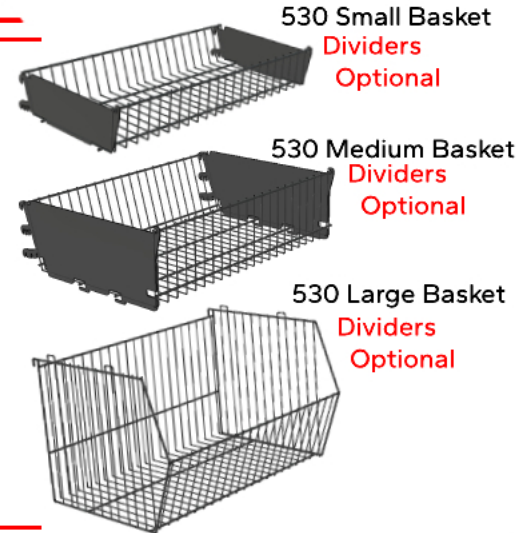

DOUBLE - SIDED HEADER BOARD  
FRAME Also available

Optional Single - Sided  
Header Bar Frame

600 x 200mm  
Signage area

600 x 220mm  
BLANK White  
ABS Insert

Available 530 Mesh Panel Sizes:  
1.8m - Actual Size 1770 x 605mm  
1.5m - Actual Size 1470 x 605mm  
1.2m - Actual Size 1170 x 605mm

Optional  
Flat Bar Stay

Optional Wire Front  
50mm & 100mm High  
available

Sheet Metal Base Shelf  
(fits over Legs)

L - Leg (Single - Sided)  
T - Leg (Double - Sided)

# 530 FSU FREE STANDING UNIT

Standard Wire  
Mesh Hooks  
100 - 300mm Range

SHEET METAL SHELVES

BASKETS

Wire Worx Manufacturers (Pty) Ltd  
16 Blesbok Ave,  
Koedoespoort Industrial,  
Pretoria, 0186

www.wireworx.co.za  
info@wireworx.co.za | sales@wireworx.co.za