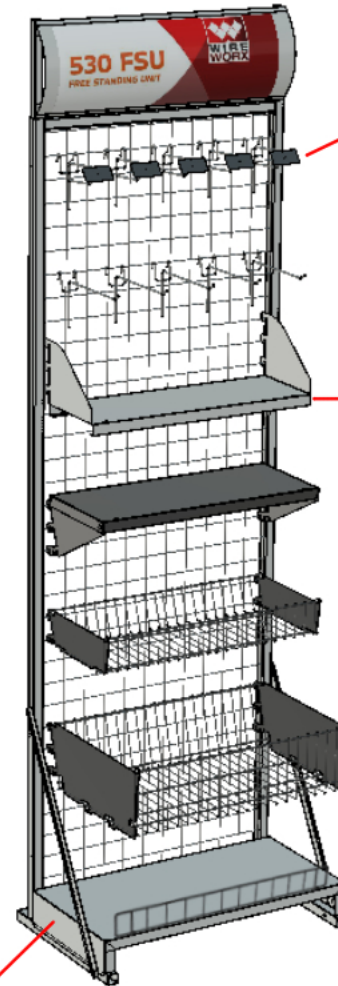

DOUBLE - SIDED HEADER BOARD  
FRAME Also available

Optional Single - Sided  
Header Bar Frame

600 x 200mm  
Signage area

600 x 220mm  
BLANK White  
ABS Insert

Available 530 Mesh Panel Sizes:  
1.8m - Actual Size 1770 x 605mm  
1.5m - Actual Size 1470 x 605mm  
1.2m - Actual Size 1170 x 605mm

Optional  
Flat Bar Stay

Optional Wire Front  
50mm & 100mm High  
available

Sheet Metal Base Shelf  
(fits over Legs)

L - Leg (Single - Sided)  
T - Leg (Double - Sided)

# 530 FSU FREE STANDING UNIT

Standard Wire  
Mesh Hooks  
100 - 300mm Range

SHEET METAL SHELVES

BASKETS

Wire Worx Manufacturers (Pty) Ltd  
16 Blesbok Ave,  
Koedoespoort Industrial,  
Pretoria, 0186

www.wireworx.co.za  
info@wireworx.co.za | sales@wireworx.co.za