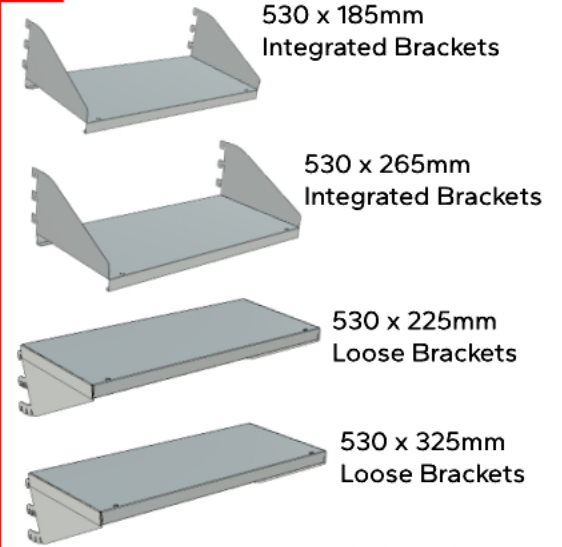

DOUBLE - SIDED HEADER BOARD  
FRAME Also available

Optional Single - Sided  
Header Bar Frame

600 x 200mm  
Signage area

600 x 220mm  
BLANK White  
ABS Insert

Available 530 Mesh Panel Sizes:  
1.8m - Actual Size 1770 x 605mm  
1.5m - Actual Size 1470 x 605mm  
1.2m - Actual Size 1170 x 605mm

Optional  
Flat Bar Stay

Optional Wire Front  
50mm & 100mm High  
available

Sheet Metal Base Shelf  
(fits over Legs)

L - Leg (Single - Sided)  
T - Leg (Double - Sided)

# 530 FSU FREE STANDING UNIT

Standard Wire  
Mesh Hooks  
100 - 300mm Range

SHEET METAL SHELVES

BASKETS

Wire Worx Manufacturers (Pty) Ltd  
16 Blesbok Ave,  
Koedoespoort Industrial,  
Pretoria, 0186

www.wireworx.co.za  
info@wireworx.co.za | sales@wireworx.co.za